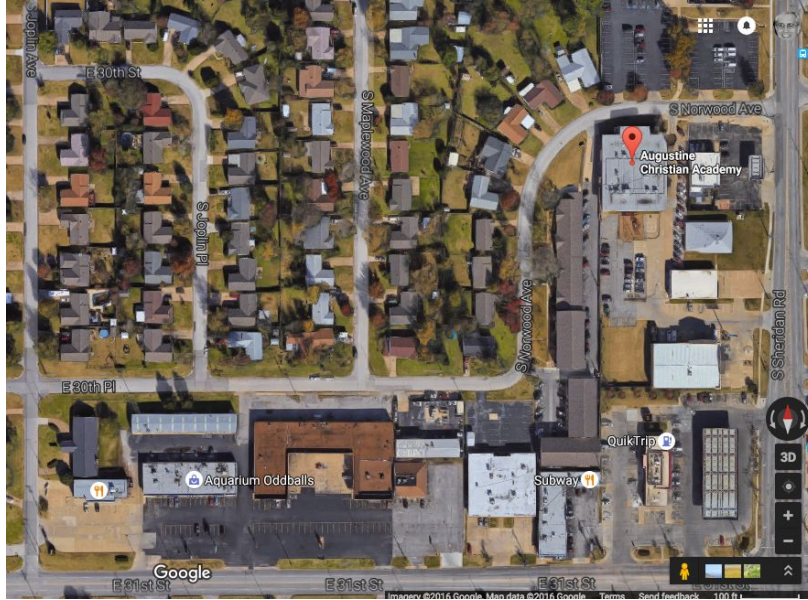

# Drop-Off, Pick-Up and Parking at ACA

## Drop-Off and Pick-Up

- Parking lot speed limit is 5 m.p.h.
- Use the Drop-Off and Pick-Up lanes in the back (South) of the building behind the playground (three one-way lanes marked with arrows). Students enter through the West back door.
- Drop-off begins at 7:15 a.m. There is NO staff supervision before this time.
- Pick-up begins at 3:15 p.m. and goes 'til 3:30 p.m.
- Please do NOT stop on 30th St. to drop off your child (risk of accident)
- Please do NOT stop at the front door to drop off your child (congestion)
- Please do NOT stop at the East side door to drop off your child (You will block traffic moving into the drop off lanes)
- Please do NOT park in the Drop-Off and Pick-Up lanes. Use a parking space in our lot, the Shriner lot or the church lot if you need to enter the building.